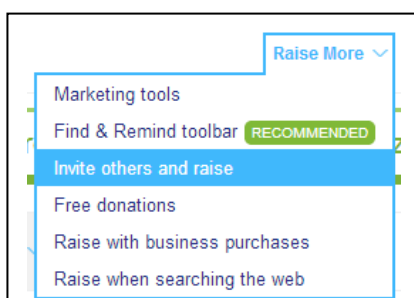

NOTE - If selecting Yes you will be prompted to provide the first line of your address and postcode.

Next, you will be asked if you would like to install the Find & Remind toolbar. This tells you when a donation is available when you're shopping online. People who have downloaded it raise 5 times more as they never miss out on valuable donations!

Here's how it works

- 1. Browse the web**
Install the toolbar and browse the web normally
- 2. Get a reminder**
A yellow notification will appear when you visit a partner retailer's website
- 3. Activate Donations**
When you click 'Activate donation' and make a purchase, the retailer will make a donation

Click on one of these options:

Don't want to install, skip this step.

If you would like to share Life Education Wessex on Easy Fundraising with friends and family via Facebook, Twitter or email, from the top of the page simply select